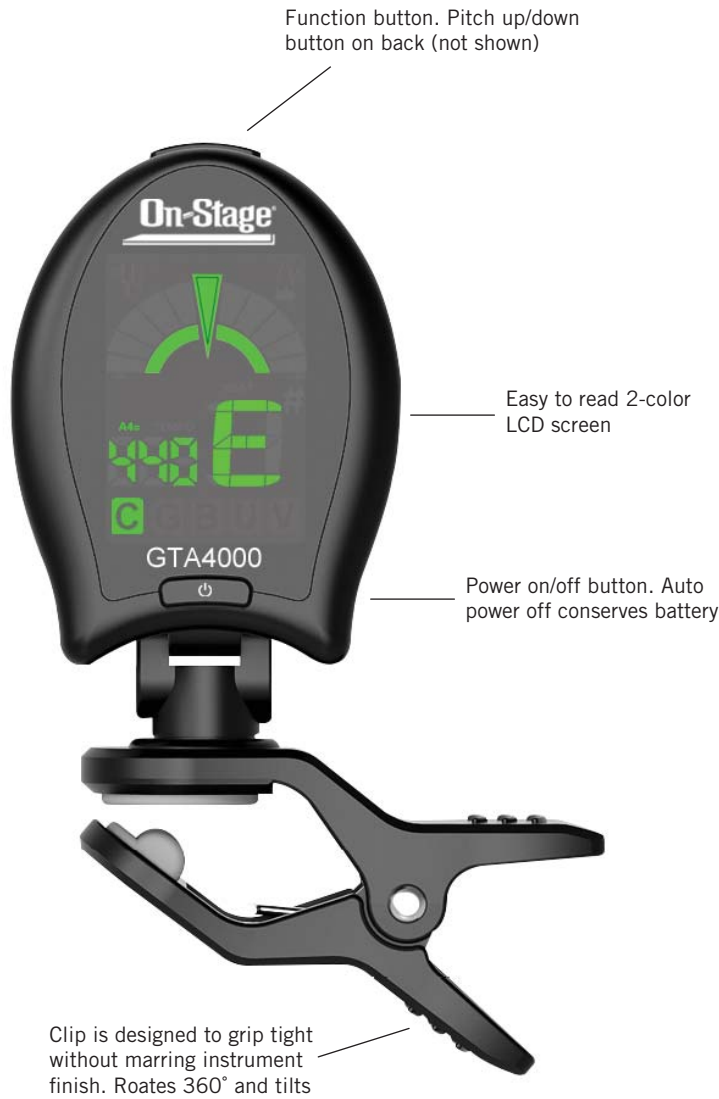

Clip-On Tuner without Metronome GTA4000