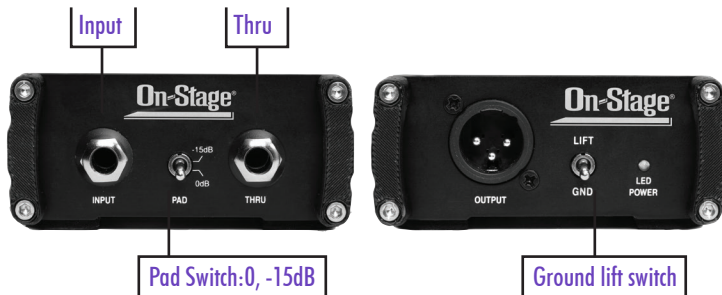

## Active Direct Box

ON-STAGE AUDIO

### FEATURES AND BENEFITS

The DB1000 Active Direct Box transforms any high-impedance source into a low-impedance (XLR) signal ready to be sent long distances to a mixing board or recording console. Its active design features isolated inputs, a 15dB pad switch, ground lift switch, low cut switch, and polarity switch. Great for acoustic guitars, bass guitars, keyboards, and more.