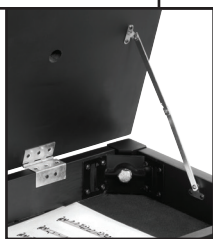

KB8904B

Deluxe Piano Bench

KEYBOARD STANDS & ACCESSORIES

FEATURES AND BENEFITS

A beautiful black satin finish and smooth soft vinyl give this affordable bench a classic look. The hinged cushioned seat lifts to reveal a large compartment for sheet music, metronomes, and accessories. Interior lining protects contents and prevents them from shifting. A locking arm holds the bench open to make storing or removing items easy. Solid wood legs and 1" padding provide a strong, comfortable, and steady base.

Room for two! Perfect for student/teacher or four-hand compositions. Comfortable padded seat.

Internal locking arm hinge locks into place making storage easy.

Removable legs for storage or travel. Plastic feet allow for easy positioning and protect floors from scratches.

Convenient Storage Space

Have easy access to all of your musical accessories and store them away when not in use.

PRODUCT SPECIFICATIONS

- > **Height:** 19.5"
- > **Weight Capacity*:** 240 lbs.
- > **Bench Seat Size:** 13.5" x 29.5"
- > **Cushion Thickness:** 1"
- > **Materials:** Wood and Vinyl
- > **Color:** Black Satin Finish

Model#: KB8904B
Inv#: 12515

List Price: $131.99
MAP Price: $79.95

* Tilt stability tested. TMP is not responsible for injury due to improper use. Bench must be used on a level surface with all four legs touching the ground at the same time.

Call The Music People today to place your order

1-800-289-8889

WEB: On-Stage.com | EMAIL: SalesOSS@MusicPeopleInc.com

On-Stage®

STANDS

On-Stage® is a registered trademark of The Music People, Inc. Prices and Specifications subject to change.
FEEL GOOD On-Stage. This product is Safely Formulated. More info: on-stage.com/FeelGood_OnStage