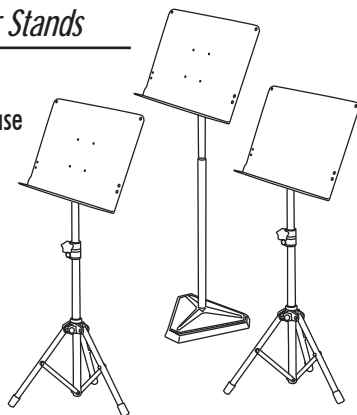

### FEATURES AND BENEFITS

The ideal stage light for the performing musician or sound technician! Our Clip-On Solo LED Light features two adjustable Bright White High Intensity LED Lights on a single gooseneck. Two brightness levels with a 3-way switch allow options for both LEDs on, 1 LED on, or off. The flexible gooseneck attachment allows for easy positioning at any angle. The clip easily attaches to your music stand or gear and the compact design also sits flat on a desktop! This light is powered by (3) AAA batteries and the batteries last for days without the light fading.

2 Bright White High Intensity LED Lights, with 3-way switch; options for 2 LEDs on 1 LED on, off.

Flexible gooseneck arm allows for easy positioning at any angle.

Padded spring-loaded clip stays secure when clipped in place and base also sits flat on a desktop surface.

*Attach to any of our Conductor Stands*

SM7211B

Conductor Stand w/ Tripod Folding Base

SM7611B

Hex-Base® Conductor Stand

SM7311W

Conductor Stand w/ Wood Bookplate

**Extremely  
VERSATILE!**

*Our LED102 can clamp to virtually any music stand or sit flat on a desktop... Or, consider clipping it to mixers, pedal boards or other light-deprived gear!*