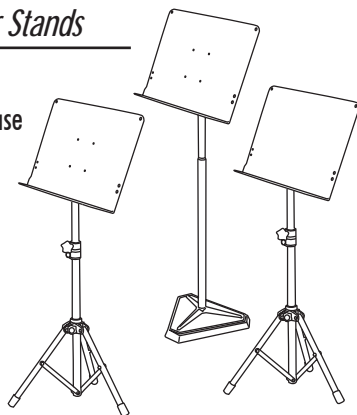

LED204

Clip-On Duo LED Light

BAND / ORCHESTRA STANDS & ACCESSORIES

FEATURES AND BENEFITS

Based on our popular LED202, the LED204 adds intensity adjustment. Each of the gooseneck-mounted lamp heads features a pair of high intensity white LEDs. A 3-way switch on each lamp head lets you choose 2 LEDs, 1 LED, or Off to suit your personal lighting needs while simultaneously controlling spill-over into the audience or other musicians. The strong padded clip-on design easily attaches to your music stand and the compact base can also sit flat on a desktop! Powered by (3) AAA batteries, the LED204 can illuminate for days without fading.

2 Bright White High Intensity LED Lights on each lamp head, with 3-way switch; options for 2 LEDs on, 1 LED on, off.

Flexible gooseneck arm allows for easy positioning at any angle.

Padded spring-loaded clip stays secure when clipped in place and base also sits flat on a desktop surface.

Attach to any of our Conductor Stands

SM7211B
Conductor Stand w/ Tripod Folding Base

SM7611B
Hex-Base® Conductor Stand

SM7311W
Conductor Stand w/ Wood Bookplate

Extremely
VERSATILE!

Our LED204 can clamp to virtually any music stand or sit flat on a desktop... Or, consider clipping it to mixers, pedal boards or other light-deprived gear!

PRODUCT SPECIFICATIONS

- > 2 Bright White High Intensity LED Lights in each lamp head
- > 3-Way Switch on each lamp head:
2 LEDs/1 LED/Off
- > Power: (3) AAA batteries

Model#: LED204
Inv#: 10085

List Price: \$27.99
Map Price: \$16.95