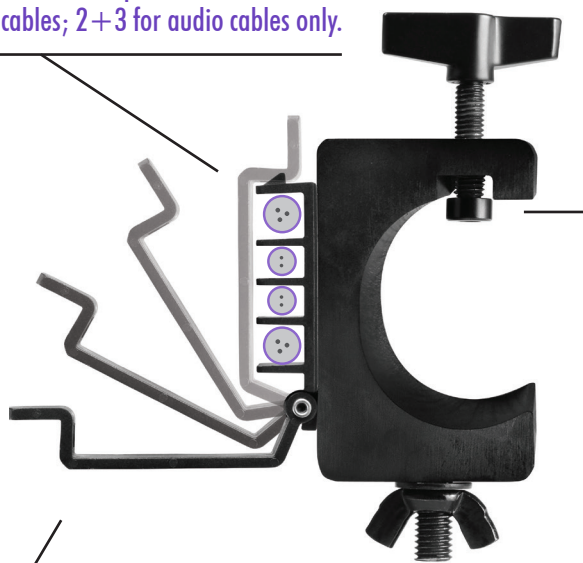

## 2" Lighting Clamp w/ Cable Management System

LIGHTING STANDS & ACCESSORIES

### FEATURES AND BENEFITS

Clean up your act! The LTA4880 is an easy to use lighting clamp that includes a built in cable management system. No more drooping cables or Velcro strips. With the LTA4880, your lighting stands and trusses look clean, tidy, and professional. Clamp handles tubing between 1-1/2" and 2". Four channel dividers handle cables of various sizes. Packaged and sold by the pair.

4 Dividers organize and hold various combinations of cable (1 x 10mm, 1 x 12mm, 2 x 8mm). 1-4 slots for power and/or audio cables; 2+3 for audio cables only.

Accepts tubing diameters between 1-1/2" - 2"

Cable Management System opens a full 90° for easy access of cables. Easy thumb latch snap locks.

Removable M10 threaded stud with washer and wing nut for attaching par light

Clean Up Your Act!

Integrated cable management provides four dividers to organize and hold various combinations of cables to your stands.