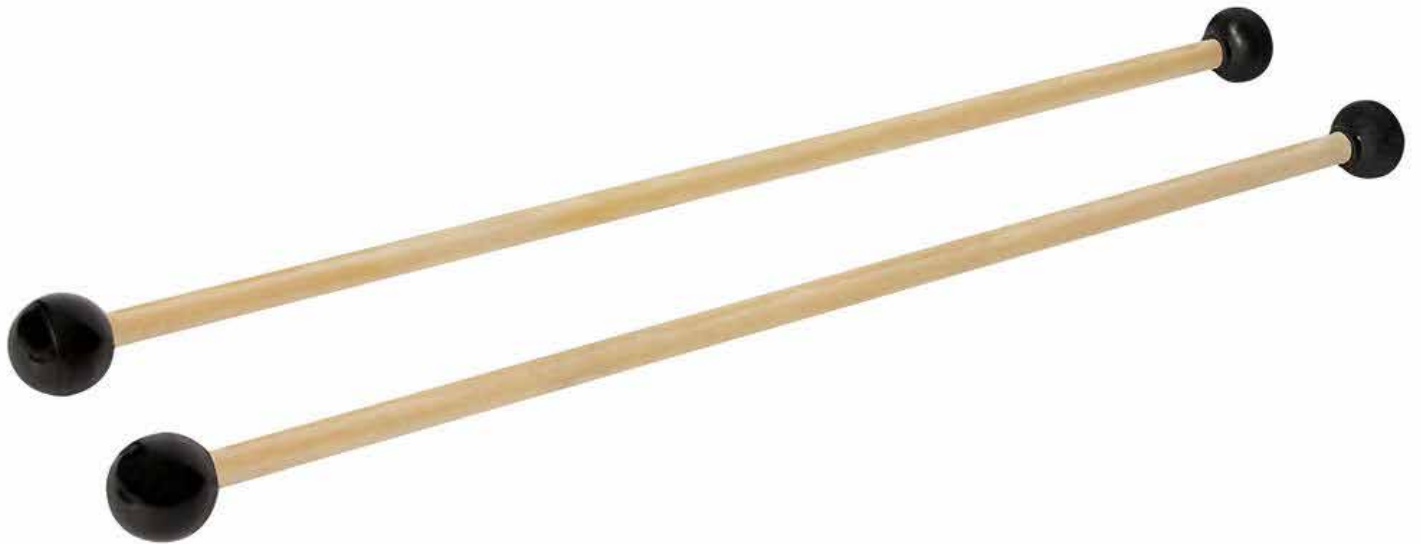

# Percussion Mallets

WPM100 / 13890

NEW PRODUCT

## Features & Benefits

Designed for both standard play and softer, reduced volume student practice, the double-sided On-Stage WPM100 Percussion Mallets are sold as a pair, 12.5" in overall length and available in black and natural wood.

## Specifications

**Application:** Percussion mallets

**Length:** 12.5"