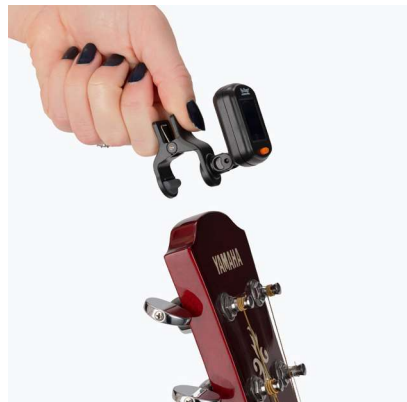

## FEATURES

Tune most string instruments, easily switching between instrument-specific settings and standard chromatic tuning modes.

Clips to most stringed instruments securely.

Two-movement battery latch ensures a safe and secure product.

## SPECS

**Pitch Range:** 440 Hz

**Detection Accuracy:**  $\pm 0.5$

**Battery:** (1) 2032 coin battery

**Weight:** 20 g

**Dimensions:** 29 mm x 75 mm x 50 mm

**Tuning Settings:** Chromatic, Guitar, Bass, Violin, Ukulele

**2-Color Backlight:** Green = in tune; White = out of tune

**Included Items:** Owner's Manual, (1) 2032 coin battery

1-800-289-8889 | On-Stage.com

This product is safely formulated. For further info, visit: [On-Stage.com/FeelGood\\_OnStage](https://www.on-stage.com/FeelGood_OnStage). Specifications are subject to change. On-Stage is a registered trademark and division of The Music People. © 2025 The Music People, Inc. an Exertis | Jam business.