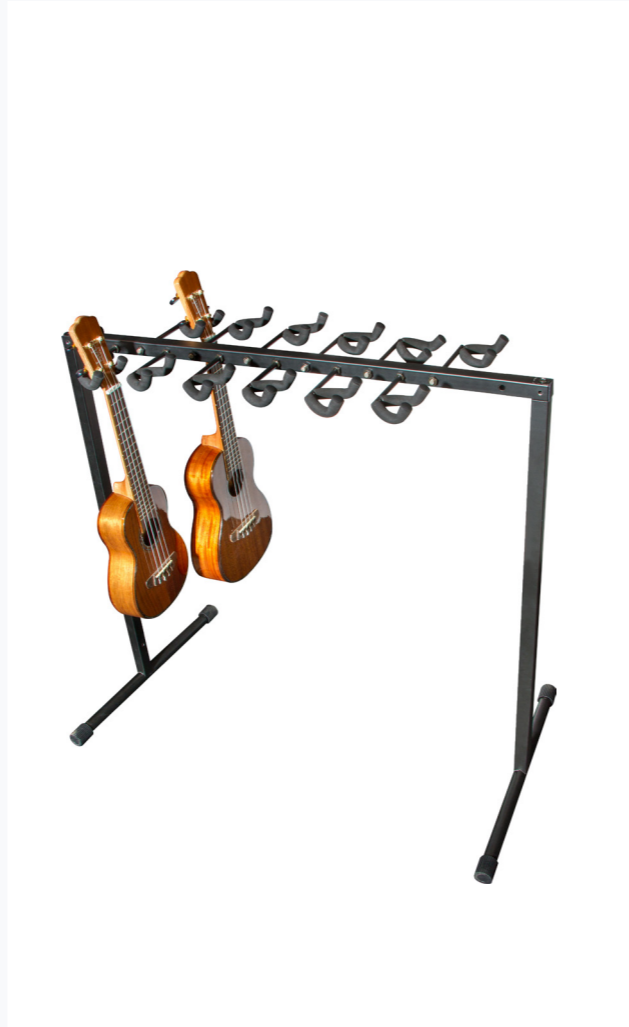

12-SPACE UKULELE RACK
GS5012

Dimensions: 32" (L) x 19" (W) x 31.25" (H)	Padding: EVA rubber
Construction: Steel	Color: Black