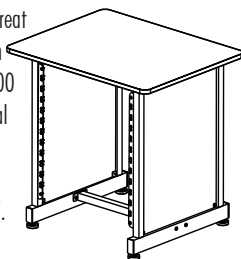

##### Corner Accessory

45° Angled surface can be attached to the WS7500 for added tabletop workspace. Can be attached to the left or right side. Dimensions: (w) 23.8 x (d) 27.8 x (h) 25".

##### Rack Cabinet

12-Space rack makes a great stand-alone unit, or it can be paired with the WS7500 or WSC7500 for additional tabletop workspace. Dimensions: 30(w) x 23.8(d) x 25(h)".

Available in 2 Colors!