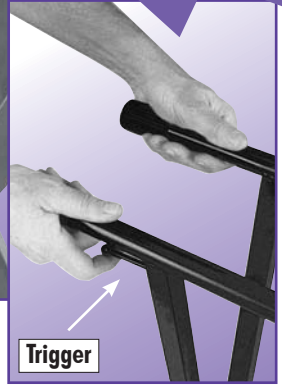

KS7290

Pro Single-X ERGO-LOK™ System

KEYBOARD STANDS & ACCESSORIES

FEATURES AND BENEFITS

Our top-of-the-line Single-X is designed with strength and comfort in mind. This pro-level model features the heaviest tubing we have in our arsenal and is built with an ergonomic trigger, internal rod mechanism, as well as a solid-steel spring-loaded deadbolt.

Ask about our Universal 2nd Tier and make this platform stand a 2-tier stand!

KSA7500

Universal 2nd Tier

With its universal mounting attachment, this tilting tier should be everyone's first choice for adding multiple keyboards to any X and Z-style keyboard stand.

ERGO-LOK™ System

Simply squeeze the ergonomic trigger to disengage the clutch, position the stand at any of its five convenient height adjustments, and release the trigger to reengage the clutch.

PRODUCT SPECIFICATIONS