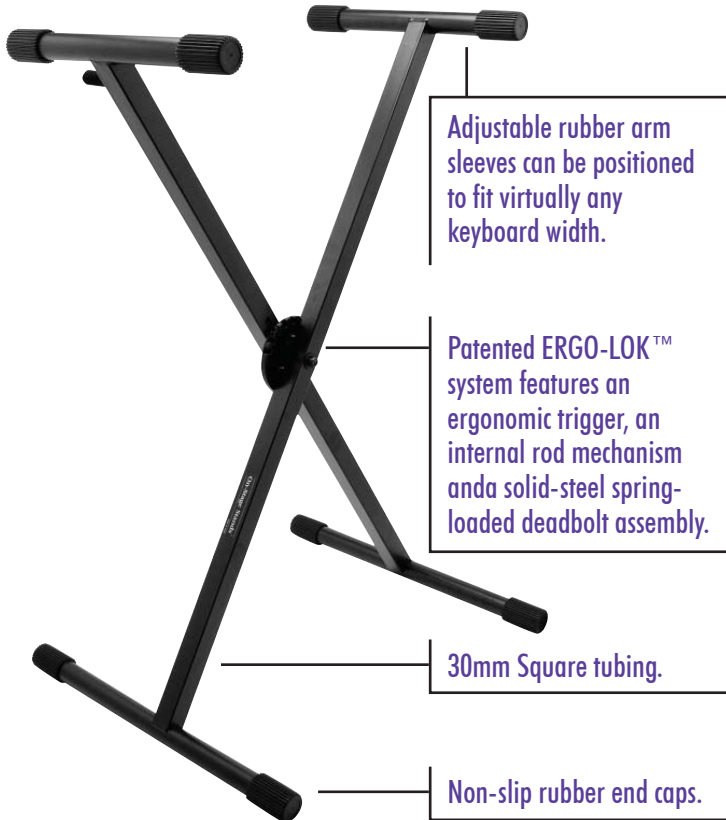

KS7290

Pro Single-X ERGO-LOK™ System

KEYBOARD STANDS & ACCESSORIES

FEATURES AND BENEFITS

Our top-of-the-line Single-X is designed with strength and comfort in mind. This pro-level model features the heaviest tubing we have in our arsenal and is built with an ergonomic trigger, internal rod mechanism, as well as a solid-steel spring-loaded deadbolt.

Ask about our Universal 2nd Tier and make this platform stand a 2-tier stand!

KSA7500

Universal 2nd Tier

With its universal mounting attachment, this tilting tier should be everyone's first choice for adding multiple keyboards to any X and Z-style keyboard stand.

ERGO-LOK™ System

Simply squeeze the ergonomic trigger to disengage the clutch, position the stand at any of its five convenient height adjustments, and release the trigger to reengage the clutch.

PRODUCT SPECIFICATIONS

- > **Applications:** Large-format keyboards
- > **Weight Capacity:** 275 lbs.
- > **Height Adj.:** 27"-38"
- > **Base Spread:** 12"-32"
- > **Tubing:** 30mm
- > **Construction:** Welded
- > **Color:** Black Powder Coat Finish