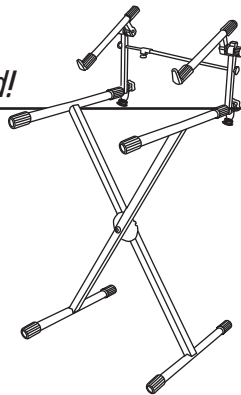

KS7290

Pro Single-X ERGO-LOK™ System

KEYBOARD STANDS & ACCESSORIES

FEATURES AND BENEFITS

Our top-of-the-line Single-X is designed with strength and comfort in mind. This pro-level model features the heaviest tubing we have in our arsenal and is built with an ergonomic trigger, internal rod mechanism, as well as a solid-steel spring-loaded deadbolt.

Ask about our Universal 2nd Tier and make this platform stand a 2-tier stand!

KSA7500

Universal 2nd Tier

With its universal mounting attachment, this tilting tier should be everyone's first choice for adding multiple keyboards to any X and Z-style keyboard stand.

ERGO-LOK™ System

Simply squeeze the ergonomic trigger to disengage the clutch, position the stand at any of its five convenient height adjustments, and release the trigger to reengage the clutch.

PRODUCT SPECIFICATIONS

- > **Applications:** Large-format keyboards
- > **Weight Capacity:** 275 lbs.
- > **Height Adj.:** 27"-38"
- > **Base Spread:** 12"-32"
- > **Tubing:** 30mm
- > **Construction:** Welded
- > **Color:** Black Powder Coat Finish