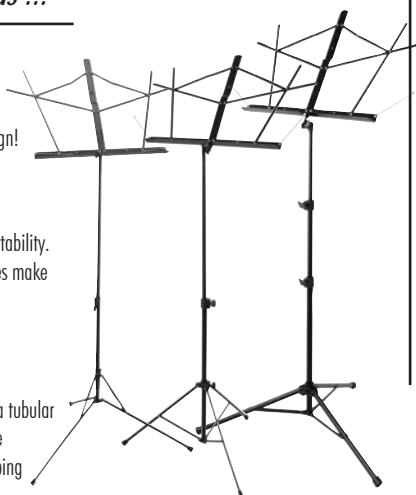

SMSB-6500

Sheet Music Stand Bag

BAND / ORCHESTRA STANDS & ACCESSORIES

FEATURES AND BENEFITS

Our SMSB-6500 Sheet Music Stand Bag comes with a convenient carrying handle. All edges are piped and the durable canvas material make this bag a smart choice to protect your stand. Fits most standard folding sheet music stands, including the SM7022, SM7122 and SM7222.

Corded piping gives the bag its rigid shape.

Heavy-duty bag features a convenient carrying handle and a velcro opening flap.

Ask About Our Sheet Music Stands ...

SM7122 Detachable Sheet Music Stand

The most economical option features a detachable bookplate, black powder coat finish and easy folding design!

SM7122 Compact Sheet Music Stand

The American classic design folds for easy storage and portability. The two section vertical shaft and tilting bookplate features make this stand adjustable for sitting or standing positions.

SM7222 Tubular Tripod Sheet Music Stand

This classic design combines the strength and stability of a tubular tripod base with the convenience of easy height and angle adjustments. Features an adjustable bookplate, a telescoping 3-section vertical shaft and a tripod folding base.