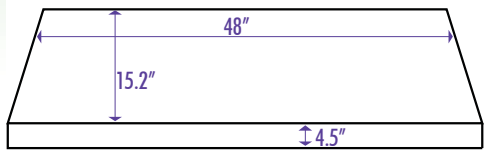

GCB6000B

Bass Guitar Case

GUITAR STANDS & ACCESSORIES

FEATURES AND BENEFITS

Adding to our line of hardshell guitar cases, the GCB6000B is constructed from quality materials, perfect for protecting and transporting your guitar. Features an interior soft plush lining, black vinyl exterior, solid chrome latches, hinges and feet, and reinforced piping on all edges. An interior compartment is perfect for holding strings, picks and other accessories.

3 Latches, 1 locking;
all brass, gold-plated.

Dimensions for GCE6000

A Must For
EVERY
ROADIE!

Carry all of your gear with comfort and style!

PRODUCT SPECIFICATIONS

- > **Dimensions:** (l)48 x (w)15.2 x (h)4.5"
- > **Construction:** Plywood w/ black vinyl covering
- > **Interior Lining:** Black plush
- > **Hardware:** Chrome