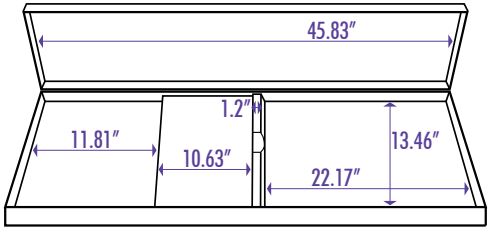

GCB6000B

Bass Guitar Case

GUITAR STANDS & ACCESSORIES

FEATURES AND BENEFITS

Adding to our line of hardshell guitar cases, the GCB6000B is constructed from quality materials, perfect for protecting and transporting your guitar. Features an interior soft plush lining, black vinyl exterior, solid chrome latches, hinges and feet, and reinforced piping on all edges. An interior compartment is perfect for holding strings, picks and other accessories.

3 Latches, 1 locking;
all brass, gold-plated.

Dimensions for GCE6000

A Must For
EVERY
ROADIE!

Carry all of your gear with comfort and style!

PRODUCT SPECIFICATIONS

- > **Dimensions:** (l)48 x (w)15.2 x (h)4.5"
- > **Construction:** Plywood w/ black vinyl covering
- > **Interior Lining:** Black plush
- > **Hardware:** Chrome