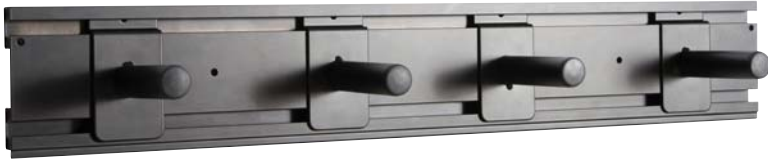

CABLE MANAGEMENT SYSTEM

CM200 | 13410

4 Freely sliding hooks - spacing between hooks is fully adjustable.

Slotted extrusion allows for freely sliding width adjustment.

FEATURES AND BENEFITS

Someday your whole world will be wireless, free from gig bags and road cases full of tangled, buried, decidedly noninterchangeable cables and connectors. Until then there's the On-Stage CM200 cable management system. Also perfect for headphones and guitar straps, the CM200 features four free-sliding, independently space-adjustable 4" hooks and mounts quickly and securely to virtually any surface. All aluminum and black powder coat-finished, the On-Stage CM200 makes a durable, attractive, highly functional addition to any performance space, be it in the studio, at home or on the road.

Conquer cable confusion with the On-Stage CM200. Four freely sliding hooks to store cables, headphones, guitar straps, etc.

PRODUCT SPECIFICATIONS

Dimensions	29" x 4.5"
Hook Depth	4"
Construction	Aluminum
Color	Black Powder Coat Finish