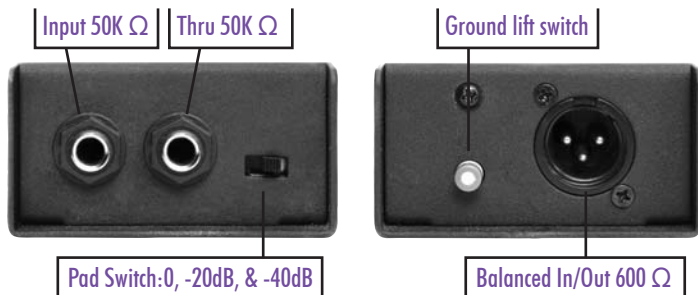

DB500

Passive DI Box

ON-STAGE AUDIO

FEATURES AND BENEFITS

The DB500 is a rugged built, single channel, passive direct box. It will transform any high-impedence 1/4" source into a low-impedance (XLR) signal ready to be sent long distances to a mixing board or recording console. Its passive design features a high-quality transformer, ground lift switch, and does not require batteries or phantom power. Perfect for bass, acoustic guitars, keyboards and DJ equipment.

PRODUCT SPECIFICATIONS

- > **Input Impedance:** 50K ohms
- > **Frequency Response:** 10-40kHz
- > **Dimensions:** 4 3/4" x 3" x 1 1/2"
- > **Weight:** 0.97 lbs.
- > **Construction:** All metal

Model#: **DB500**
Inv#: **12558**