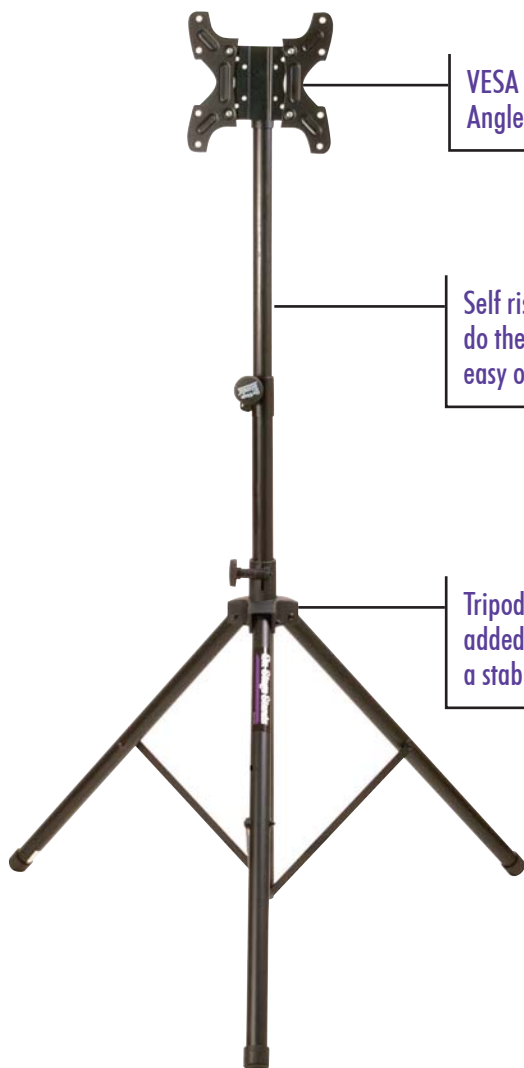

FPS6000

Flat Panel TV Mounting System

SPEAKER STANDS & ACCESSORIES

FEATURES AND BENEFITS

A portable, lightweight, freestanding flat screen monitor mount. This VESA compatible mount is coupled with our proven folding tripod design, making it ideal for adding televisions or monitors to any kind of venue or event, including concerts, weddings, conferences, over-flow rooms, marketplaces, and more. Thanks to an integrated air-lift center piston, the self-rising center tube assists lifting/lowering a properly mounted screen. It can be easily managed by one person! Mount height is adjustable from 47" to 74", and tilt is adjustable ± 15 degrees, so viewing angle can be tailored to any space. The FPS6000 is the industry's best combination of portability, adjustability, and price for a freestanding television mount.

VESA Universal Mount.
Angle adjusts 15° +/-

Self rising center tube helps
do the lifting and lowering;
easy one person operation.

Tripod base design with
added leg braces provides
a stable foundation.

SLEEK and
STURDY Design

The FPS6000 provides a unique combination of simplicity, security and customizable viewing options. The Universal VESA Mount angle adjusts up or down 15+/- degrees.

PRODUCT SPECIFICATIONS

- > VESA Universal Mount
- > Mount Angle Adj.: $\pm 15^\circ$
- > Max TV Size: 42"
- > Weight Capacity: 50 lbs.
- > Air Lift Piston Assist Capacity: 40 lbs.
- > Stand Height Adj.: 47-74"
- > Stand Base Spread: 46"
- > Construction: Steel, aluminum
- > Color: Black Powder Coat Finish