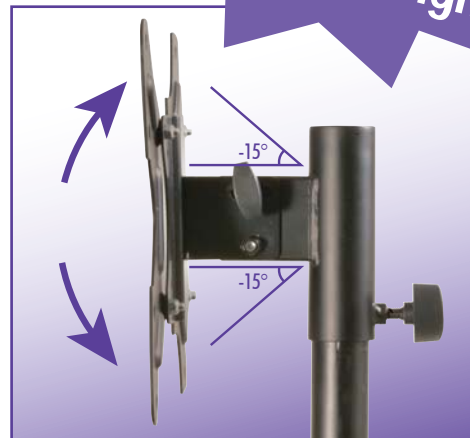

FPS6000

Flat Panel TV Mounting System

SPEAKER STANDS & ACCESSORIES

FEATURES AND BENEFITS

A portable, lightweight, freestanding flat screen monitor mount. This VESA compatible mount is coupled with our proven folding tripod design, making it ideal for adding televisions or monitors to any kind of venue or event, including concerts, weddings, conferences, over-flow rooms, marketplaces, and more. Thanks to an integrated air-lift center piston, the self-rising center tube assists lifting/lowering a properly mounted screen. It can be easily managed by one person! Mount height is adjustable from 47" to 74", and tilt is adjustable ± 15 degrees, so viewing angle can be tailored to any space. The FPS6000 is the industry's best combination of portability, adjustability, and price for a freestanding television mount.

VESA Universal Mount.
Angle adjusts 15° +/-

Self rising center tube helps
do the lifting and lowering;
easy one person operation.

Tripod base design with
added leg braces provides
a stable foundation.

SLEEK and
STURDY Design

The FPS6000 provides a unique combination of simplicity, security and customizable viewing options. The Universal VESA Mount angle adjusts up or down 15+/- degrees.

PRODUCT SPECIFICATIONS

- > VESA Universal Mount
- > Mount Angle Adj.: $\pm 15^\circ$
- > Max TV Size: 42"
- > Weight Capacity: 50 lbs.
- > Air Lift Piston Assist Capacity: 40 lbs.
- > Stand Height Adj.: 47-74"
- > Stand Base Spread: 46"
- > Construction: Steel, aluminum
- > Color: Black Powder Coat Finish