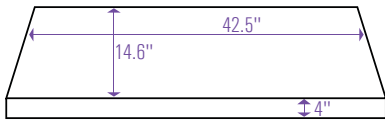

ELECTRIC GUITAR CASES

GCE6000 SERIES | 12459, 11130, 51173

All cases have 3 latches, 1 locking.

CE6000B
Black

GCE6000S
Snakeskin

GCE6000T
Tweed

FEATURES AND BENEFITS

Our hardshell guitar cases are sized and custom-molded to provide protection and transporting ease for your guitar. The series includes three models; all cases are constructed from quality materials with reinforced piping on all exterior edges. A custom molded interior keeps the guitar stable with full neck support and also features a soft plush lining and an accessories compartment, perfect for picks and capos.

This popular case is available in three colors to fit anyone's personal style. An interior compartment supports your guitars neck and is perfect for small accessories.

PRODUCT SPECIFICATIONS

Dimensions	(l)42.5" x (w)14.6" x (h)4"
Construction	Plywood with vinyl covering
Interior Lining	Black plush
Hardware	Chrome-plated

PRICING

Model	Model #	Inventory #	Case Quantity/Wt.
Black Vinyl	GCE6000B	12459	2/24.25 lbs.
Snakeskin	GCE6000S	11130	2/24.3 lbs.
Tweed	GCE6000T	51173	2/26.5 lbs.
List Price	$189.99 ea.	MAP Price	$84.95 ea.

On-Stage®

Call The Music People today to place your order

1-800-289-8889

email: PurchaseOrders@MusicPeopleInc.com | On-Stage.com |