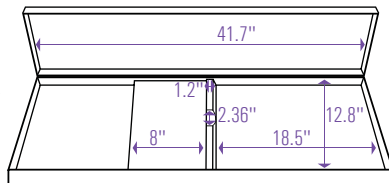

ELECTRIC GUITAR CASES

GCE6000 SERIES | 12459, 11130, 51173

All cases have 3 latches, 1 locking.

CE6000B
Black

GCE6000S
Snakeskin

GCE6000T
Tweed

FEATURES AND BENEFITS

Our hardshell guitar cases are sized and custom-molded to provide protection and transporting ease for your guitar. The series includes three models; all cases are constructed from quality materials with reinforced piping on all exterior edges. A custom molded interior keeps the guitar stable with full neck support and also features a soft plush lining and an accessories compartment, perfect for picks and capos.

This popular case is available in three colors to fit anyone's personal style. An interior compartment supports your guitars neck and is perfect for small accessories.

PRODUCT SPECIFICATIONS

Dimensions	(l)42.5" x (w)14.6" x (h)4"
Construction	Plywood with vinyl covering
Interior Lining	Black plush
Hardware	Chrome-plated

PRICING

Model	Model #	Inventory #	Case Quantity/Wt.
Black Vinyl	GCE6000B	12459	2/24.25 lbs.
Snakeskin	GCE6000S	11130	2/24.3 lbs.
Tweed	GCE6000T	51173	2/26.5 lbs.
List Price	$189.99 ea.	MAP Price	$84.95 ea.

On-Stage®

Call The Music People today to place your order

1-800-289-8889

email: PurchaseOrders@MusicPeopleInc.com | On-Stage.com |