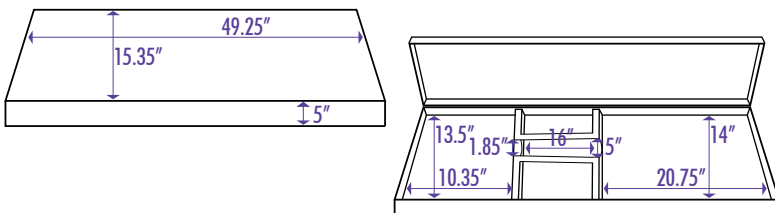

Can be carried using the two carry handles or removable/adjustable shoulder carrying strap.

Front pocket holds your pics, replacement strings and other accessories

The plush-lined interior and custom molded case safely cradles a 4-string or 5-string bass.

Dimensions for GPCB5550

A Must For EVERY Bass Player!

Carry all of your gear with comfort and style!

Bag can be carried using the two carrying handles or the removable/adjustable shoulder carrying strap.

PRODUCT SPECIFICATIONS

- > **Material:** Heavy-duty Nylon exterior; Plush-lined interior
- > **Dimensions:** (l)49.25 x (w)15.35 x (d)5"
- > **Color:** Black

Model#: GPCB5550
Inv#: 10136

List Price: \$135.99
Map Price: \$69.95