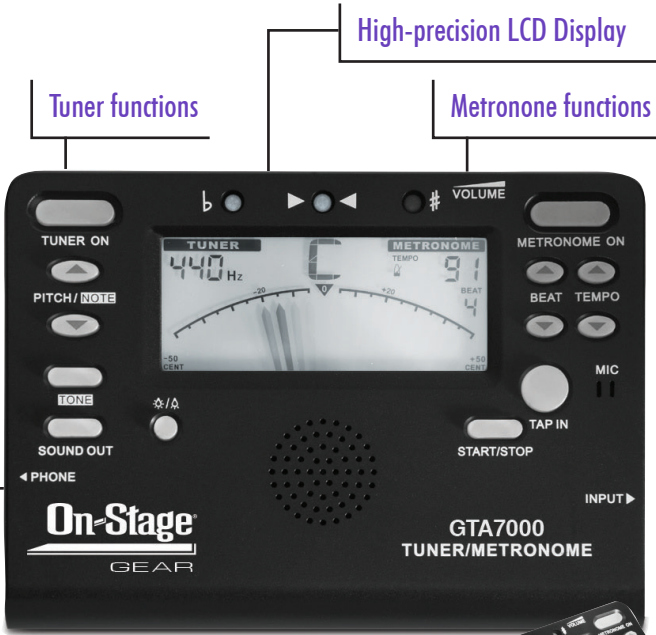

### FEATURES AND BENEFITS

Three tools in one! The GTA7000 is an accurate and affordable Chromatic Tuner/Metronome/Tone Generator ideal for guitar, horns, strings or any other instrument. All three features can be used simultaneously or individually. This means you can monitor your tempo and intonation at the same time! Features multiple rhythm variations, adjustable pitch/volume, wide tempo range, and a backlit LCD display with adjustable brightness.

Input jack and phone jack on side (not shown)

Foldout footstand props tuner up for easy viewing

MORE Specs...

#### TUNER

- Tuning item: Chromatic
- Detection range: C1 (32.7Hz) – C8 (4186.01Hz)
- Pitch range: 410- 450Hz
- Tone range: E1 - 6C Notes
- Tuning accuracy: ±0.3 cents

### PRODUCT SPECIFICATIONS

- > **Applications:** Chromatic Tuner, Metronome and Tone Generator can be used simultaneously or independently
- > **Dimensions:** (l)4.21 x (h)3 x (d)0.65"
- > **Weight:** 0.22 lbs.
- > **Included:** AAA (x2) batteries and manual/instructions