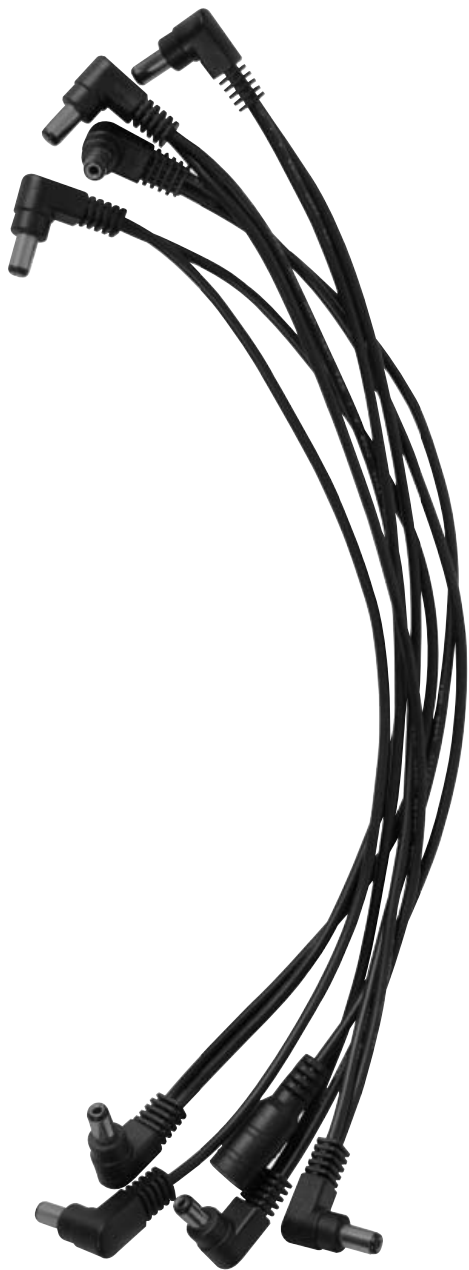

# 8-PLUG DAISY CHAIN

PSA800 | 12936

## FEATURES AND BENEFITS

Connect up to 8 guitar effects pedals to your power supply with this DC 8-Plug Daisy Chain. All internal connections have the same polarity, and the main connector is female, making this daisy chain compatible with most standard 9v power adapters. Plugs in securely for a strong connection and quality, stable sound.

5.5/2.1mm Plug size and all internal connections have same polarity.

## PRODUCT SPECIFICATIONS

Wire Length	3.5" (9 cm)
Plug Size	5.5/2.1mm