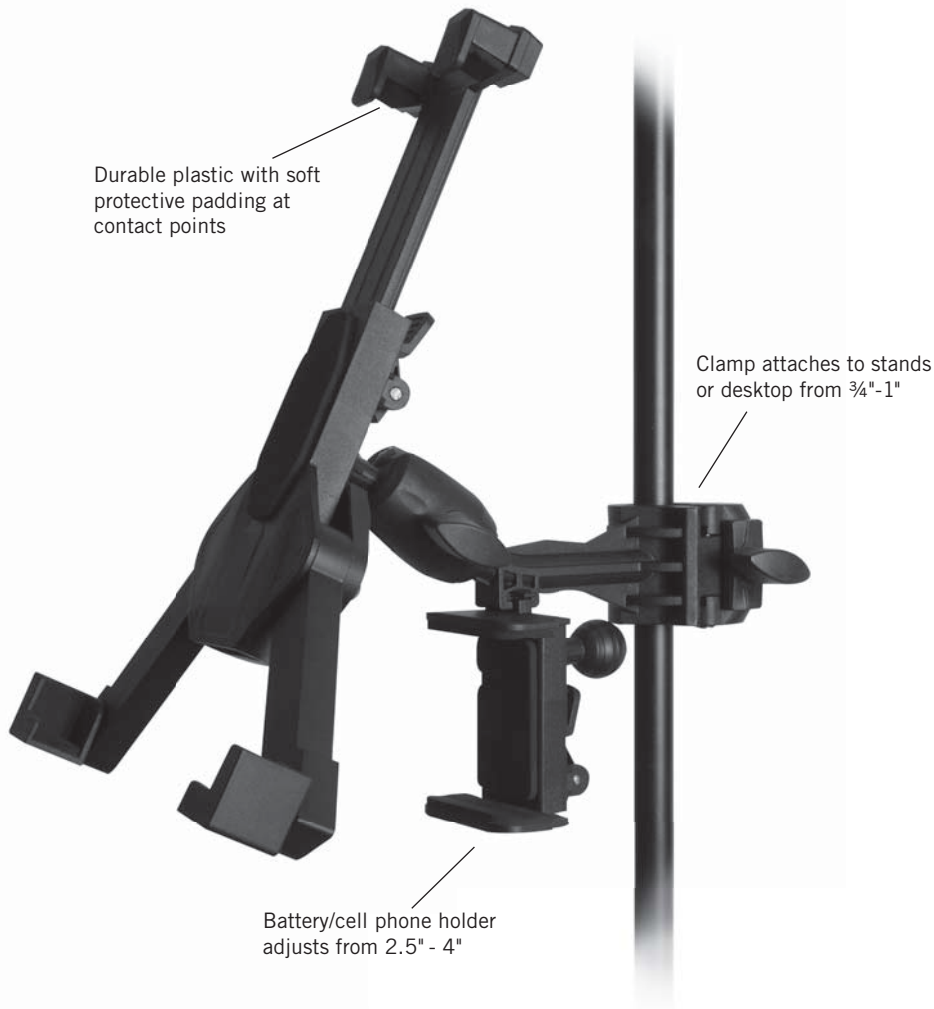

Tablet/Smart Phone Holder

TCM1500

Features and Benefits

Constructed of durable, lightweight plastic, the On-Stage TCM1500 delivers ergonomic, in-performance access to your tablet or cell phone along with a world of attachment and orientation options. The tablet and cell holders boast protective padding at all contact points. The assembly adapter provides 180 degrees of tilt with a full 360 degree rotation.

Product Specifications

Tablet Adjustment	8"-12" high, 3.5"-9.5" wide
Smart Phone Adj.	2.5"-4"
Threading	Adapter attaches 5/8"-27 male threading or to clamp
Additional Mounting	Clamp attached to stands or desktops from .75"-1"